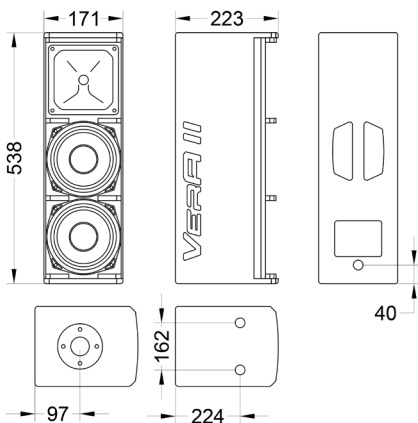

VERA II

POWERED SPEAKER SET

Main features:

- 2400W total power
- Two 12" vented-box subwoofer
- Two 2x6"+1" satellite speakers
- 128 dB Max SPL
- Integrated Powersoft® amplifiers with DSP
- Numerous installation options

Frequency Response (-10dB)	45 - 20000 Hz
Max SPL (peak)	128 dB (calculated) per one subwoofer and satellite
Subwoofer transducer	12", M1261 per unit
Top speakers' transducers	2x6"+1" (2x 6N101 + N4101)
Nominal coverage HxV	90° x 40°
Amplifier power	2x (700W+350W+150W)
Amplifier	Class D Powersoft®, Tri-amp Fan cooling
Input sensitivity	+4 dBV
Connectors	XLR female in, XLR male out Speakon for satellite

Dimensions (WxHxD)	171x538x223 mm
Net weight	9 kg
Mounting	Pole mount adapter 3x M10 flying paints
Enclosure materials	Plywood; wear-resistant paint
Grill	Steel grill, polymere protective net
Color	Black

Dimensions (WxHxD)	480x550x494 mm
Net weight	32 kg
Mounting	M20 distance pole adapter
Enclosure materials	Plywood; wear-resistant paint
Grill	Steel grill, polymere protective net
Color	Black

Acoustical & Electrical data