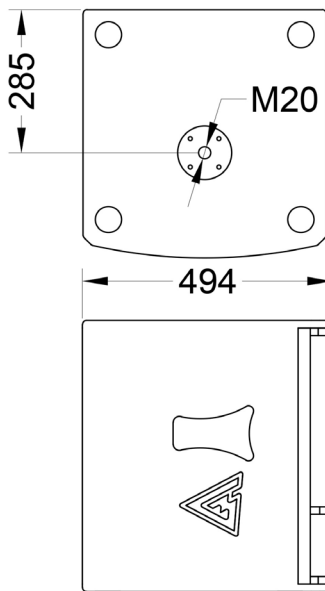

VERA II

POWERED SPEAKER SET

Main features:

- 2400W total power
- Two 12" vented-box subwoofer
- Two 2x6"+1" satellite speakers
- 128 dB Max SPL
- Integrated Powersoft® amplifiers with DSP
- Numerous installation options

Frequency Response (-10dB)	45 - 20000 Hz
Max SPL (peak)	128 dB (calculated) per one subwoofer and satellite
Subwoofer transducer	12", M1261 per unit
Top speakers' transducers	2x6"+1" (2x 6N101 + N4101)
Nominal coverage HxV	90° x 40°
Amplifier power	2x (700W+350W+150W)
Amplifier	Class D Powersoft®, Tri-amp Fan cooling
Input sensitivity	+4 dBV
Connectors	XLR female in, XLR male out Speakon for satellite

Dimensions (WxHxD)	171x538x223 mm
Net weight	9 kg
Mounting	Pole mount adapter 3x M10 flying paints
Enclosure materials	Plywood; wear-resistant paint
Grill	Steel grill, polymere protective net
Color	Black

Dimensions (WxHxD)	480x550x494 mm
Net weight	32 kg
Mounting	M20 distance pole adapter
Enclosure materials	Plywood; wear-resistant paint
Grill	Steel grill, polymere protective net
Color	Black

Acoustical & Electrical data