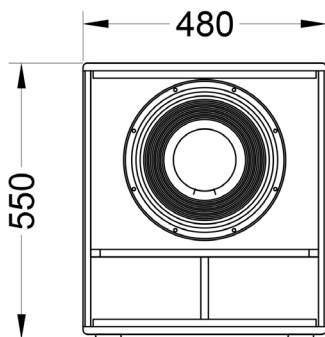

VERA II

POWERED SPEAKER SET

Main features:

- 2400W total power
- Two 12" vented-box subwoofer
- Two 2x6"+1" satellite speakers
- 128 dB Max SPL
- Integrated Powersoft® amplifiers with DSP
- Numerous installation options

Frequency Response (-10dB)	45 - 20000 Hz
Max SPL (peak)	128 dB (calculated) per one subwoofer and satellite
Subwoofer transducer	12", M1261 per unit
Top speakers' transducers	2x6"+1" (2x 6N101 + N4101)
Nominal coverage HxV	90° x 40°
Amplifier power	2x (700W+350W+150W)
Amplifier	Class D Powersoft®, Tri-amp Fan cooling
Input sensitivity	+4 dBV
Connectors	XLR female in, XLR male out Speakon for satellite

Dimensions (WxHxD)	171x538x223 mm
Net weight	9 kg
Mounting	Pole mount adapter 3x M10 flying paints
Enclosure materials	Plywood; wear-resistant paint
Grill	Steel grill, polymere protective net
Color	Black

Dimensions (WxHxD)	480x550x494 mm
Net weight	32 kg
Mounting	M20 distance pole adapter
Enclosure materials	Plywood; wear-resistant paint
Grill	Steel grill, polymere protective net
Color	Black

Acoustical & Electrical data