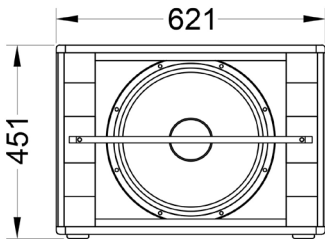

VERA IV

POWERED SPEAKER SET

Main features:

- 3000W total power
- Two 15" vented-box subwoofer
- Two 4x6"+1" satellite speakers
- 131 dB Max SPL
- Integrated Powersoft® amplifiers with DSP
- Numerous installation options

Frequency Response (-10dB)	42 - 20000 Hz
Max SPL (peak)	131 dB (calculated) per one subwoofer and satellite
Subwoofer transducer	15", 15N500 per unit
Top speakers' transducers	4x6"+1" (4x 6N101 + N4101)
Nominal coverage HxV	90° x 40°
Amplifier power	2x (750W+750W)
Amplifier	Class D Powersoft®, Bi-amp Fan cooling
Input sensitivity	+4 dBV
Connectors	XLR female in, XLR male out Speakon for satellite speaker

Dimensions (WxHxD)	171x870x222 mm
Net weight	14 kg
Mounting	Pole mount adapter 3x M10 flying paints
Enclosure materials	Plywood; wear-resistant paint
Grill	Steel grill, polymere protective net
Color	Black

Dimensions (WxHxD)	621x450x607 mm
Net weight	39 kg
Mounting	M20 distance pole adapter
Enclosure materials	Plywood; wear-resistant paint
Grill	Steel grill
Color	Black

Acoustical & Electrical data

Connections, physical data
and exploitation - satellite speaker

Connections, physical data
and exploitation - subwoofer