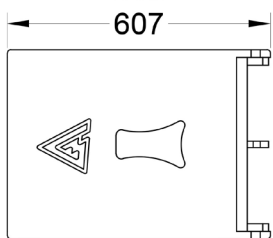

VERA IV

POWERED SPEAKER SET

Main features:

- 3000W total power
- Two 15" vented-box subwoofer
- Two 4x6"+1" satellite speakers
- 131 dB Max SPL
- Integrated Powersoft® amplifiers with DSP
- Numerous installation options

Frequency Response (-10dB)	42 - 20000 Hz
Max SPL (peak)	131 dB (calculated) per one subwoofer and satellite
Subwoofer transducer	15", 15N500 per unit
Top speakers' transducers	4x6"+1" (4x 6N101 + N4101)
Nominal coverage HxV	90° x 40°
Amplifier power	2x (750W+750W)
Amplifier	Class D Powersoft®, Bi-amp Fan cooling
Input sensitivity	+4 dBV
Connectors	XLR female in, XLR male out Speakon for satellite speaker

Dimensions (WxHxD)	171x870x222 mm
Net weight	14 kg
Mounting	Pole mount adapter 3x M10 flying paints
Enclosure materials	Plywood; wear-resistant paint
Grill	Steel grill, polymere protective net
Color	Black

Dimensions (WxHxD)	621x450x607 mm
Net weight	39 kg
Mounting	M20 distance pole adapter
Enclosure materials	Plywood; wear-resistant paint
Grill	Steel grill
Color	Black

Acoustical & Electrical data

Connections, physical data
and exploitation - satellite speaker