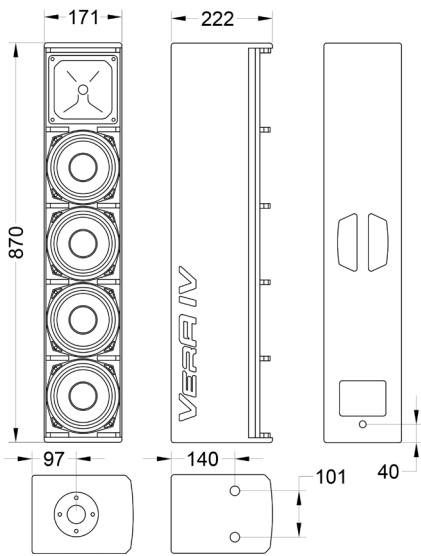

VERA IV

POWERED SPEAKER SET

Main features:

- 3000W total power
- Two 15" vented-box subwoofer
- Two 4x6"+1" satellite speakers
- 131 dB Max SPL
- Integrated Powersoft® amplifiers with DSP
- Numerous installation options

Frequency Response (-10dB)	42 - 20000 Hz
Max SPL (peak)	131 dB (calculated) per one subwoofer and satellite
Subwoofer transducer	15", 15N500 per unit
Top speakers' transducers	4x6"+1" (4x 6N101 + N4101)
Nominal coverage HxV	90° x 40°
Amplifier power	2x (750W+750W)
Amplifier	Class D Powersoft®, Bi-amp Fan cooling
Input sensitivity	+4 dBV
Connectors	XLR female in, XLR male out Speakon for satellite speaker

Dimensions (WxHxD)	171x870x222 mm
Net weight	14 kg
Mounting	Pole mount adapter 3x M10 flying paints
Enclosure materials	Plywood; wear-resistant paint
Grill	Steel grill, polymere protective net
Color	Black

Dimensions (WxHxD)	621x450x607 mm
Net weight	39 kg
Mounting	M20 distance pole adapter
Enclosure materials	Plywood; wear-resistant paint
Grill	Steel grill
Color	Black

Acoustical & Electrical data

Connections, physical data
and exploitation - satellite speaker