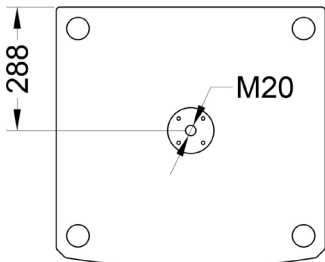

VERA IV

POWERED SPEAKER SET

Main features:

- 3000W total power
- Two 15" vented-box subwoofer
- Two 4x6"+1" satellite speakers
- 131 dB Max SPL
- Integrated Powersoft® amplifiers with DSP
- Numerous installation options

Frequency Response (-10dB)	42 - 20000 Hz
Max SPL (peak)	131 dB (calculated) per one subwoofer and satellite
Subwoofer transducer	15", 15N500 per unit
Top speakers' transducers	4x6"+1" (4x 6N101 + N4101)
Nominal coverage HxV	90° x 40°
Amplifier power	2x (750W+750W)
Amplifier	Class D Powersoft®, Bi-amp Fan cooling
Input sensitivity	+4 dBV
Connectors	XLR female in, XLR male out Speakon for satellite speaker

Dimensions (WxHxD)	171x870x222 mm
Net weight	14 kg
Mounting	Pole mount adapter 3x M10 flying paints
Enclosure materials	Plywood; wear-resistant paint
Grill	Steel grill, polymere protective net
Color	Black

Dimensions (WxHxD)	621x450x607 mm
Net weight	39 kg
Mounting	M20 distance pole adapter
Enclosure materials	Plywood; wear-resistant paint
Grill	Steel grill
Color	Black

Acoustical & Electrical data

Connections, physical data
and exploitation - satellite speaker