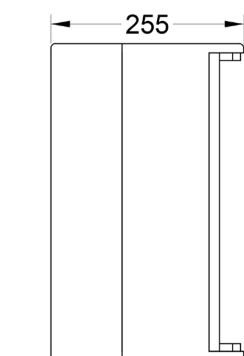

### Main features:

- 1400W total power
- 12" bandpass woofer
- Two 8"+1" satellites
- 127 dB Max SPL
- Integrated amplifier with DSP
- Numerous installation options

Frequency Response (-10dB)	45 - 18000 Hz
Max SPL (peak)	127 dB (calculated)
Subwoofer transducer	12", M1261
Top speakers' transducers	8"+1" (M0821 + N110)
Nominal coverage HxV	90° x 60°
Amplifier power	700W + 350W + 350W
Amplifier	Class D, Tri-amp Fan cooling
Input sensitivity	-2,2 dBV
Connectors	2x XLR female in, 2x XLR male out 2x Speakon for satellite speakers

Dimensions (WxHxD)	230x416x255 mm
Net weight	10,5 kg
Shipping weight	11,5 kg
Mounting	Dual angle pole mount adapter
Enclosure materials	Plywood; MDF; wear-resistant paint
Grill	Steel grill, polymere protective net
Color	Black

Dimensions (WxHxD)	430x480x555 mm
Net weight	30 kg
Shipping weight	32 kg
Mounting	M20 distance pole adapter
Enclosure materials	Plywood; MDF; wear-resistant paint
Color	Black

Acoustical & Electrical data