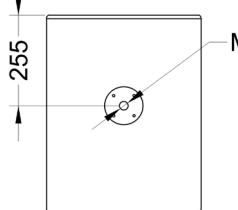

COMPLETE 12

POWERED SPEAKER SET

Main features:

- 1400W total power
- 12" bandpass woofer
- Two 8"+1" satellites
- 127 dB Max SPL
- Integrated amplifier with DSP
- Numerous installation options

Frequency Response (-10dB)	45 - 18000 Hz
Max SPL (peak)	127 dB (calculated)
Subwoofer transducer	12", M1261
Top speakers' transducers	8"+1" (M0821 + N110)
Nominal coverage HxV	90° x 60°
Amplifier power	700W + 350W + 350W
Amplifier	Class D, Tri-amp Fan cooling
Input sensitivity	-2,2 dBV
Connectors	2x XLR female in, 2x XLR male out 2x Speakon for satellite speakers

Dimensions (WxHxD)	230x416x255 mm
Net weight	10,5 kg
Shipping weight	11,5 kg
Mounting	Dual angle pole mount adapter
Enclosure materials	Plywood; MDF; wear-resistant paint
Grill	Steel grill, polymere protective net
Color	Black

Dimensions (WxHxD)	430x480x555 mm
Net weight	30 kg
Shipping weight	32 kg
Mounting	M20 distance pole adapter
Enclosure materials	Plywood; MDF; wear-resistant paint
Color	Black

Acoustical & Electrical data

Connections, physical data
and exploitation - satellite speaker

Connections, physical data
and exploitation - subwoofer