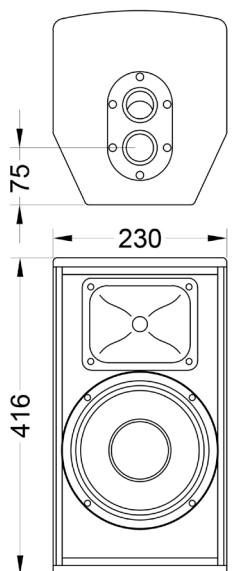

### Main features:

- 1400W total power
- 12" bandpass woofer
- Two 8"+1" satellites
- 127 dB Max SPL
- Integrated amplifier with DSP
- Numerous installation options

Frequency Response (-10dB)	45 - 18000 Hz
Max SPL (peak)	127 dB (calculated)
Subwoofer transducer	12", M1261
Top speakers' transducers	8"+1" (M0821 + N110)
Nominal coverage HxV	90° x 60°
Amplifier power	700W + 350W + 350W
Amplifier	Class D, Tri-amp Fan cooling
Input sensitivity	-2,2 dBV
Connectors	2x XLR female in, 2x XLR male out 2x Speakon for satellite speakers

Dimensions (WxHxD)	230x416x255 mm
Net weight	10,5 kg
Shipping weight	11,5 kg
Mounting	Dual angle pole mount adapter
Enclosure materials	Plywood; MDF; wear-resistant paint
Grill	Steel grill, polymere protective net
Color	Black

Dimensions (WxHxD)	430x480x555 mm
Net weight	30 kg
Shipping weight	32 kg
Mounting	M20 distance pole adapter
Enclosure materials	Plywood; MDF; wear-resistant paint
Color	Black

Acoustical & Electrical data