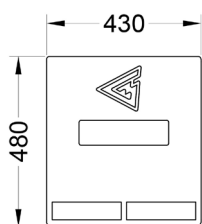

COMPLETE 12

POWERED SPEAKER SET

Main features:

- 1400W total power
- 12" bandpass woofer
- Two 8"+1" satellites
- 127 dB Max SPL
- Integrated amplifier with DSP
- Numerous installation options

Frequency Response (-10dB)	45 - 18000 Hz
Max SPL (peak)	127 dB (calculated)
Subwoofer transducer	12", M1261
Top speakers' transducers	8"+1" (M0821 + N110)
Nominal coverage HxV	90° x 60°
Amplifier power	700W + 350W + 350W
Amplifier	Class D, Tri-amp Fan cooling
Input sensitivity	-2,2 dBV
Connectors	2x XLR female in, 2x XLR male out 2x Speakon for satellite speakers

Dimensions (WxHxD)	230x416x255 mm
Net weight	10,5 kg
Shipping weight	11,5 kg
Mounting	Dual angle pole mount adapter
Enclosure materials	Plywood; MDF; wear-resistant paint
Grill	Steel grill, polymere protective net
Color	Black

Dimensions (WxHxD)	430x480x555 mm
Net weight	30 kg
Shipping weight	32 kg
Mounting	M20 distance pole adapter
Enclosure materials	Plywood; MDF; wear-resistant paint
Color	Black

Acoustical & Electrical data

Connections, physical data
and exploitation - satellite speaker

Connections, physical data
and exploitation - subwoofer