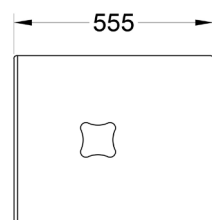

COMPLETE 12

POWERED SPEAKER SET

Main features:

- 1400W total power
- 12" bandpass woofer
- Two 8"+1" satellites
- 127 dB Max SPL
- Integrated amplifier with DSP
- Numerous installation options

Frequency Response (-10dB)	45 - 18000 Hz
Max SPL (peak)	127 dB (calculated)
Subwoofer transducer	12", M1261
Top speakers' transducers	8"+1" (M0821 + N110)
Nominal coverage HxV	90° x 60°
Amplifier power	700W + 350W + 350W
Amplifier	Class D, Tri-amp Fan cooling
Input sensitivity	-2,2 dBV
Connectors	2x XLR female in, 2x XLR male out 2x Speakon for satellite speakers

Dimensions (WxHxD)	230x416x255 mm
Net weight	10,5 kg
Shipping weight	11,5 kg
Mounting	Dual angle pole mount adapter
Enclosure materials	Plywood; MDF; wear-resistant paint
Grill	Steel grill, polymere protective net
Color	Black

Dimensions (WxHxD)	430x480x555 mm
Net weight	30 kg
Shipping weight	32 kg
Mounting	M20 distance pole adapter
Enclosure materials	Plywood; MDF; wear-resistant paint
Color	Black

Acoustical & Electrical data

Connections, physical data
and exploitation - satellite speaker

Connections, physical data
and exploitation - subwoofer