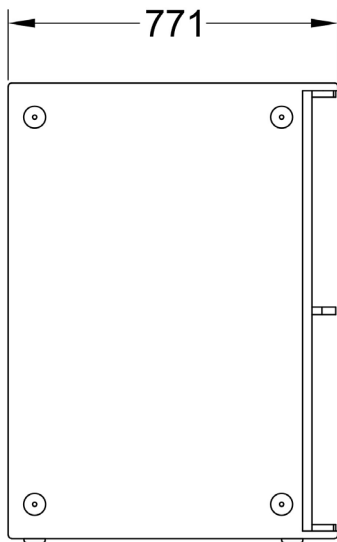

K 82BA

POWERED SUBWOOFER

Main features:

- 2000W power
- 2x18" woofers with 4" voice coil
- 138 dB Max SPL
- Efficient vented box design

Frequency Response (-10dB)	35 - 220 Hz
Max SPL (peak)	138 dB (calculated)
LF Transducer	2x18", M1804
Power	2000 W
Amplifier	Powersoft class D Fan cooling
Input sensitivity	+4 dBV
Settings	4 switchable presets
Connectors	XLR in + XLR out
Dimensions (WxHxD)	561x1076x771 mm
Net weight	92 kg
Shipping weight	98 kg
Enclosure materials	Plywood; wear-resistant paint
Grill	Steel grill, polymere protective net
Color	Black