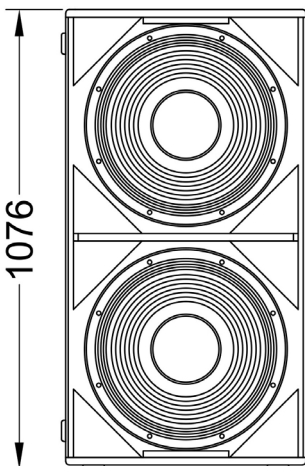

K 82BA

POWERED SUBWOOFER

Main features:

- 2000W power
- 2x18" woofers with 4" voice coil
- 138 dB Max SPL
- Efficient vented box design

Frequency Response (-10dB)	35 - 220 Hz
Max SPL (peak)	138 dB (calculated)
LF Transducer	2x18", M1804
Power	2000 W
Amplifier	Powersoft class D Fan cooling
Input sensitivity	+4 dBV
Settings	4 switchable presets
Connectors	XLR in + XLR out
Dimensions (WxHxD)	561x1076x771 mm
Net weight	92 kg
Shipping weight	98 kg
Enclosure materials	Plywood; wear-resistant paint
Grill	Steel grill, polymere protective net
Color	Black