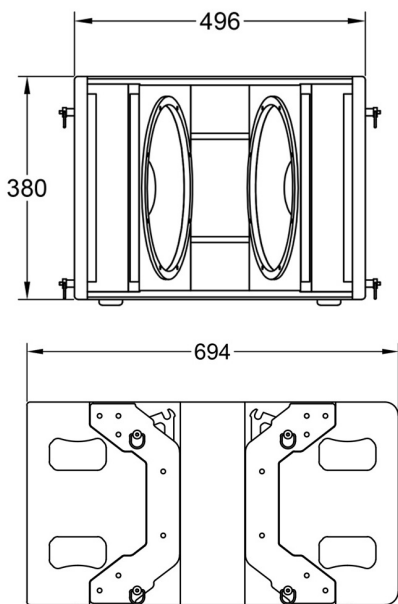

#### Main features:

- 1400W power
- Powersoft® amplifier
- Two 12" woofers with 2,5" voice coil
- 133 dB Max SPL
- Flying frame

Frequency Response (-10dB)	60 – 220 Hz
Max SPL (peak)	133 dB (calculated)
LF Transducer	2x 12", 12N400
Power	1400 W
Amplifier	Class D Powersoft® Fan cooling
Input sensitivity	+4 dBV
Settings	4 switchable presets
Connectors	XLR in + XLR out
Dimensions (WxHxD)	496x380x694 mm
Net weight	36 kg
Shipping weight	39 kg
Mounting	Flying frame
Enclosure materials	Plywood; wear-resistant paint
Grill	Steel grill, polymere protective net
Color	Black