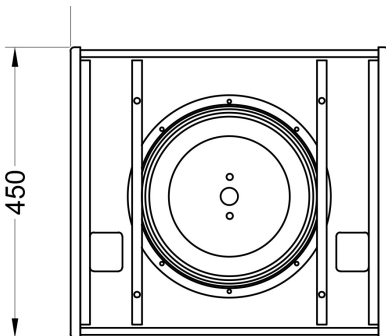

## Main features:

- 400W nominal power
- 12" coaxial driver with 2,8" VC HF section
- 128,5 dB Max SPL
- Bi-amp/passive crossover mode
- Pole mount adapter

Frequency Response (-10dB)	70 - 20000 Hz
Max SPL (peak)	128,5 dB (calculated)
Sensitivity (1W/1m)	96,5 dB
Coaxial driver	12", CX 12-2
Nominal coverage HxV	40° x 60° or 60° x 40° Rotating horn selectable
Impedance	8 Ohm
Nominal power	400 W
Program power	800 W
Peak power	1600 W
Connectors	2x Neutrik Speakon
Dimensions (WxHxD)	490x320x431 mm
Net weight	18,5 kg
Shipping weight	21 kg
Mounting	Pole mount adapter U-Bracket flying mount (optional)
Enclosure materials	Plywood; wear-resistant paint
Grill	Steel grill, polymere protective net
Color	Black