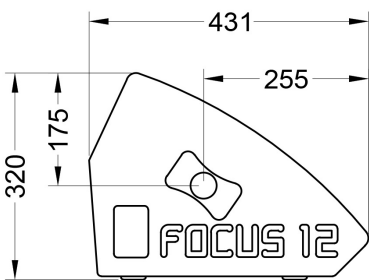

## Main features:

- 400W nominal power
- 12" coaxial driver with 2,8" VC HF section
- 128,5 dB Max SPL
- Bi-amp/passive crossover mode
- Pole mount adapter

Frequency Response (-10dB)	70 - 20000 Hz
Max SPL (peak)	128,5 dB (calculated)
Sensitivity (1W/1m)	96,5 dB
Coaxial driver	12", CX 12-2
Nominal coverage HxV	40° x 60° or 60° x 40° Rotating horn selectable
Impedance	8 Ohm
Nominal power	400 W
Program power	800 W
Peak power	1600 W
Connectors	2x Neutrik Speakon
Dimensions (WxHxD)	490x320x431 mm
Net weight	18,5 kg
Shipping weight	21 kg
Mounting	Pole mount adapter U-Bracket flying mount (optional)
Enclosure materials	Plywood; wear-resistant paint
Grill	Steel grill, polymere protective net
Color	Black