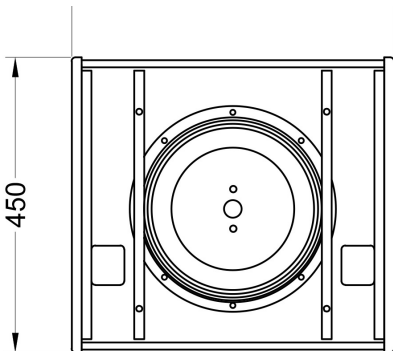

FOCUS 12A

VERSATILE POWERED
STAGE MONITOR

Main features:

- 700W power
- Powersoft ® amplifier
- 12" coaxial driver with 2,8" VC HF section
- 128,5dBMaxSPL
- Polemountadapter

Frequency Response (-10dB)	70 - 18000 Hz
Max SPL (peak)	128,5 dB (calculated)
Coaxial driver	12", CX 12-2
Nominal coverage HxV	40° x 60° or 60° x 40° Rotating horn selectable
Power	700 W
Amplifier	Class D Powersoft ® Convection cooling
Input sensitivity	+4 dBV
Settings	4 switchable presets

Connectors	XLR in + XLR out
Dimensions (WxHxD)	490x320x431 mm
Net weight	20 kg
Shipping weight	22 kg
Mounting	Pole mount adapter U-Bracket flying mount (optional)
Enclosure materials	Plywood; wear-resistant paint
Grill	Steel grill, polymere protective net
Color	Black