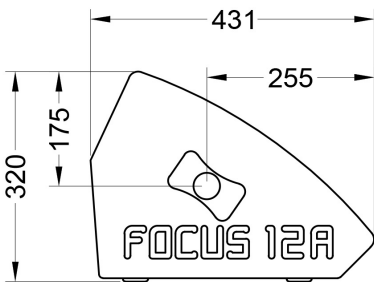

FOCUS 12A

VERSATILE POWERED
STAGE MONITOR

Main features:

- 700W power
- Powersoft ® amplifier
- 12" coaxial driver with 2,8" VC HF section
- 128,5dBMaxSPL
- Polemountadapter

Frequency Response (-10dB)	70 - 18000 Hz
Max SPL (peak)	128,5 dB (calculated)
Coaxial driver	12", CX 12-2
Nominal coverage HxV	40° x 60° or 60° x 40° Rotating horn selectable
Power	700 W
Amplifier	Class D Powersoft ® Convection cooling
Input sensitivity	+4 dBV
Settings	4 switchable presets

Connectors	XLR in + XLR out
Dimensions (WxHxD)	490x320x431 mm
Net weight	20 kg
Shipping weight	22 kg
Mounting	Pole mount adapter U-Bracket flying mount (optional)
Enclosure materials	Plywood; wear-resistant paint
Grill	Steel grill, polymere protective net
Color	Black