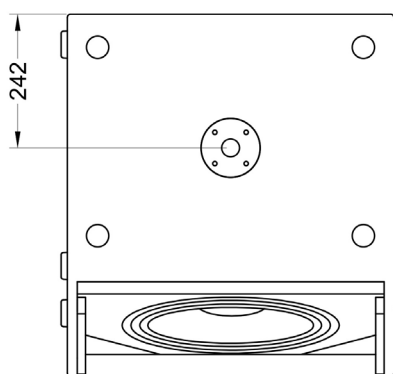

FOCUS SUB

PASSIVE MONITOR
SUBWOOFER

Main features:

- 700W nominal power
- 15" woofer with 4" voice coil
- 131 dB Max SPL
- M20 distance pole adapter

Frequency Response (-10dB)	45 - 350 Hz
Max SPL (peak)	131 dB (calculated)
Sensitivity (1W/1m)	96,5 dB
LF Transducer	15", M1570
Impedance	8 Ohm
Nominal power	700 W
Program power	1400 W
Peak power	2800 W

Connectors	2x Neutrik Speakon
Dimensions (WxHxD)	601x441x655 mm
Net weight	34 kg
Shipping weight	36 kg
Mounting	M20 distance pole adapter
Enclosure materials	Plywood; wear-resistant paint
Grill	Steel grill, polymere protective net
Color	Black