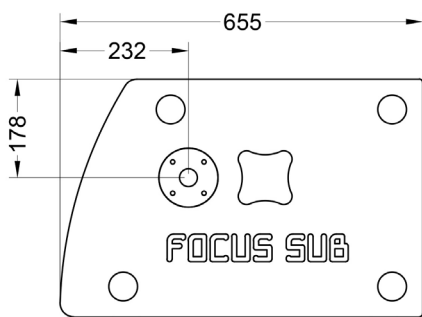

FOCUS SUB

PASSIVE MONITOR
SUBWOOFER

Main features:

- 700W nominal power
- 15" woofer with 4" voice coil
- 131 dB Max SPL
- M20 distance pole adapter

Frequency Response (-10dB)	45 - 350 Hz
Max SPL (peak)	131 dB (calculated)
Sensitivity (1W/1m)	96,5 dB
LF Transducer	15", M1570
Impedance	8 Ohm
Nominal power	700 W
Program power	1400 W
Peak power	2800 W

Connectors	2x Neutrik Speakon
Dimensions (WxHxD)	601x441x655 mm
Net weight	34 kg
Shipping weight	36 kg
Mounting	M20 distance pole adapter
Enclosure materials	Plywood; wear-resistant paint
Grill	Steel grill, polymere protective net
Color	Black