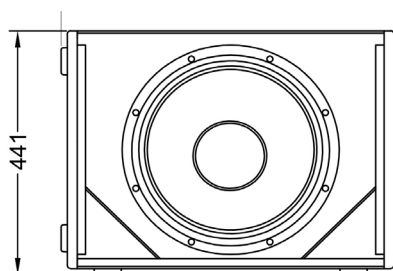

FOCUS SUB

PASSIVE MONITOR
SUBWOOFER

Main features:

- 700W nominal power
- 15" woofer with 4" voice coil
- 131 dB Max SPL
- M20 distance pole adapter

Frequency Response (-10dB)	45 - 350 Hz
Max SPL (peak)	131 dB (calculated)
Sensitivity (1W/1m)	96,5 dB
LF Transducer	15", M1570
Impedance	8 Ohm
Nominal power	700 W
Program power	1400 W
Peak power	2800 W

Connectors	2x Neutrik Speakon
Dimensions (WxHxD)	601x441x655 mm
Net weight	34 kg
Shipping weight	36 kg
Mounting	M20 distance pole adapter
Enclosure materials	Plywood; wear-resistant paint
Grill	Steel grill, polymere protective net
Color	Black