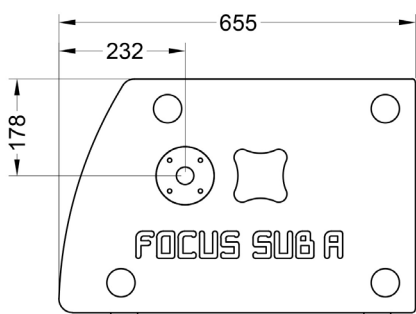

FOCUS SUBA

POWERED MONITOR
SUBWOOFER

Main features:

- 1500W nominal power
- Powersoft ® amplifier
- 15" woofer with 4" voice coil
- 131 dB Max SPL
- M20 distance pole adapter

Frequency Response (-10dB)	45 - 200 Hz
Max SPL (peak)	131 dB (calculated)
LF transducer	15", M1570
Power	1500 W
Amplifier	Class D Powersoft ® Fan cooling
Input sensitivity	+4 dBV
Settings	4 switchable presets

Connectors	XLR in + XLR out
Dimensions (WxHxD)	601x441x655 mm
Net weight	36 kg
Shipping weight	38 kg
Mounting	M20 distance pole adapter
Enclosure materials	Plywood; wear-resistant paint
Grill	Steel grill, polymere protective net
Color	Black