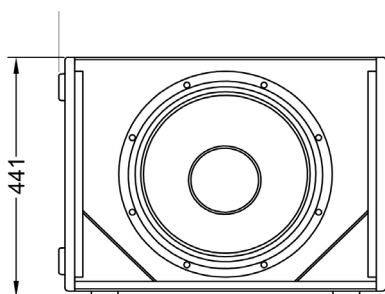

FOCUS SUBA

POWERED MONITOR
SUBWOOFER

Main features:

- 1500W nominal power
- Powersoft ® amplifier
- 15" woofer with 4" voice coil
- 131 dB Max SPL
- M20 distance pole adapter

Frequency Response (-10dB)	45 - 200 Hz
Max SPL (peak)	131 dB (calculated)
LF transducer	15", M1570
Power	1500 W
Amplifier	Class D Powersoft ® Fan cooling
Input sensitivity	+4 dBV
Settings	4 switchable presets

Connectors	XLR in + XLR out
Dimensions (WxHxD)	601x441x655 mm
Net weight	36 kg
Shipping weight	38 kg
Mounting	M20 distance pole adapter
Enclosure materials	Plywood; wear-resistant paint
Grill	Steel grill, polymere protective net
Color	Black