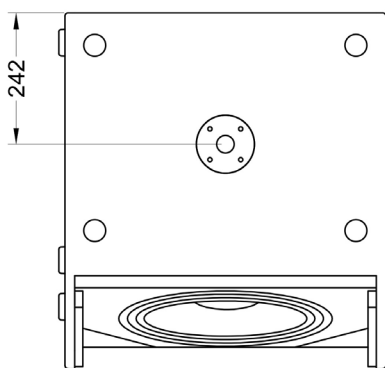

FOCUS SUBA

POWERED MONITOR
SUBWOOFER

Main features:

- 1500W nominal power
- Powersoft ® amplifier
- 15" woofer with 4" voice coil
- 131 dB Max SPL
- M20 distance pole adapter

Frequency Response (-10dB)	45 - 200 Hz
Max SPL (peak)	131 dB (calculated)
LF transducer	15", M1570
Power	1500 W
Amplifier	Class D Powersoft ® Fan cooling
Input sensitivity	+4 dBV
Settings	4 switchable presets

Connectors	XLR in + XLR out
Dimensions (WxHxD)	601x441x655 mm
Net weight	36 kg
Shipping weight	38 kg
Mounting	M20 distance pole adapter
Enclosure materials	Plywood; wear-resistant paint
Grill	Steel grill, polymere protective net
Color	Black